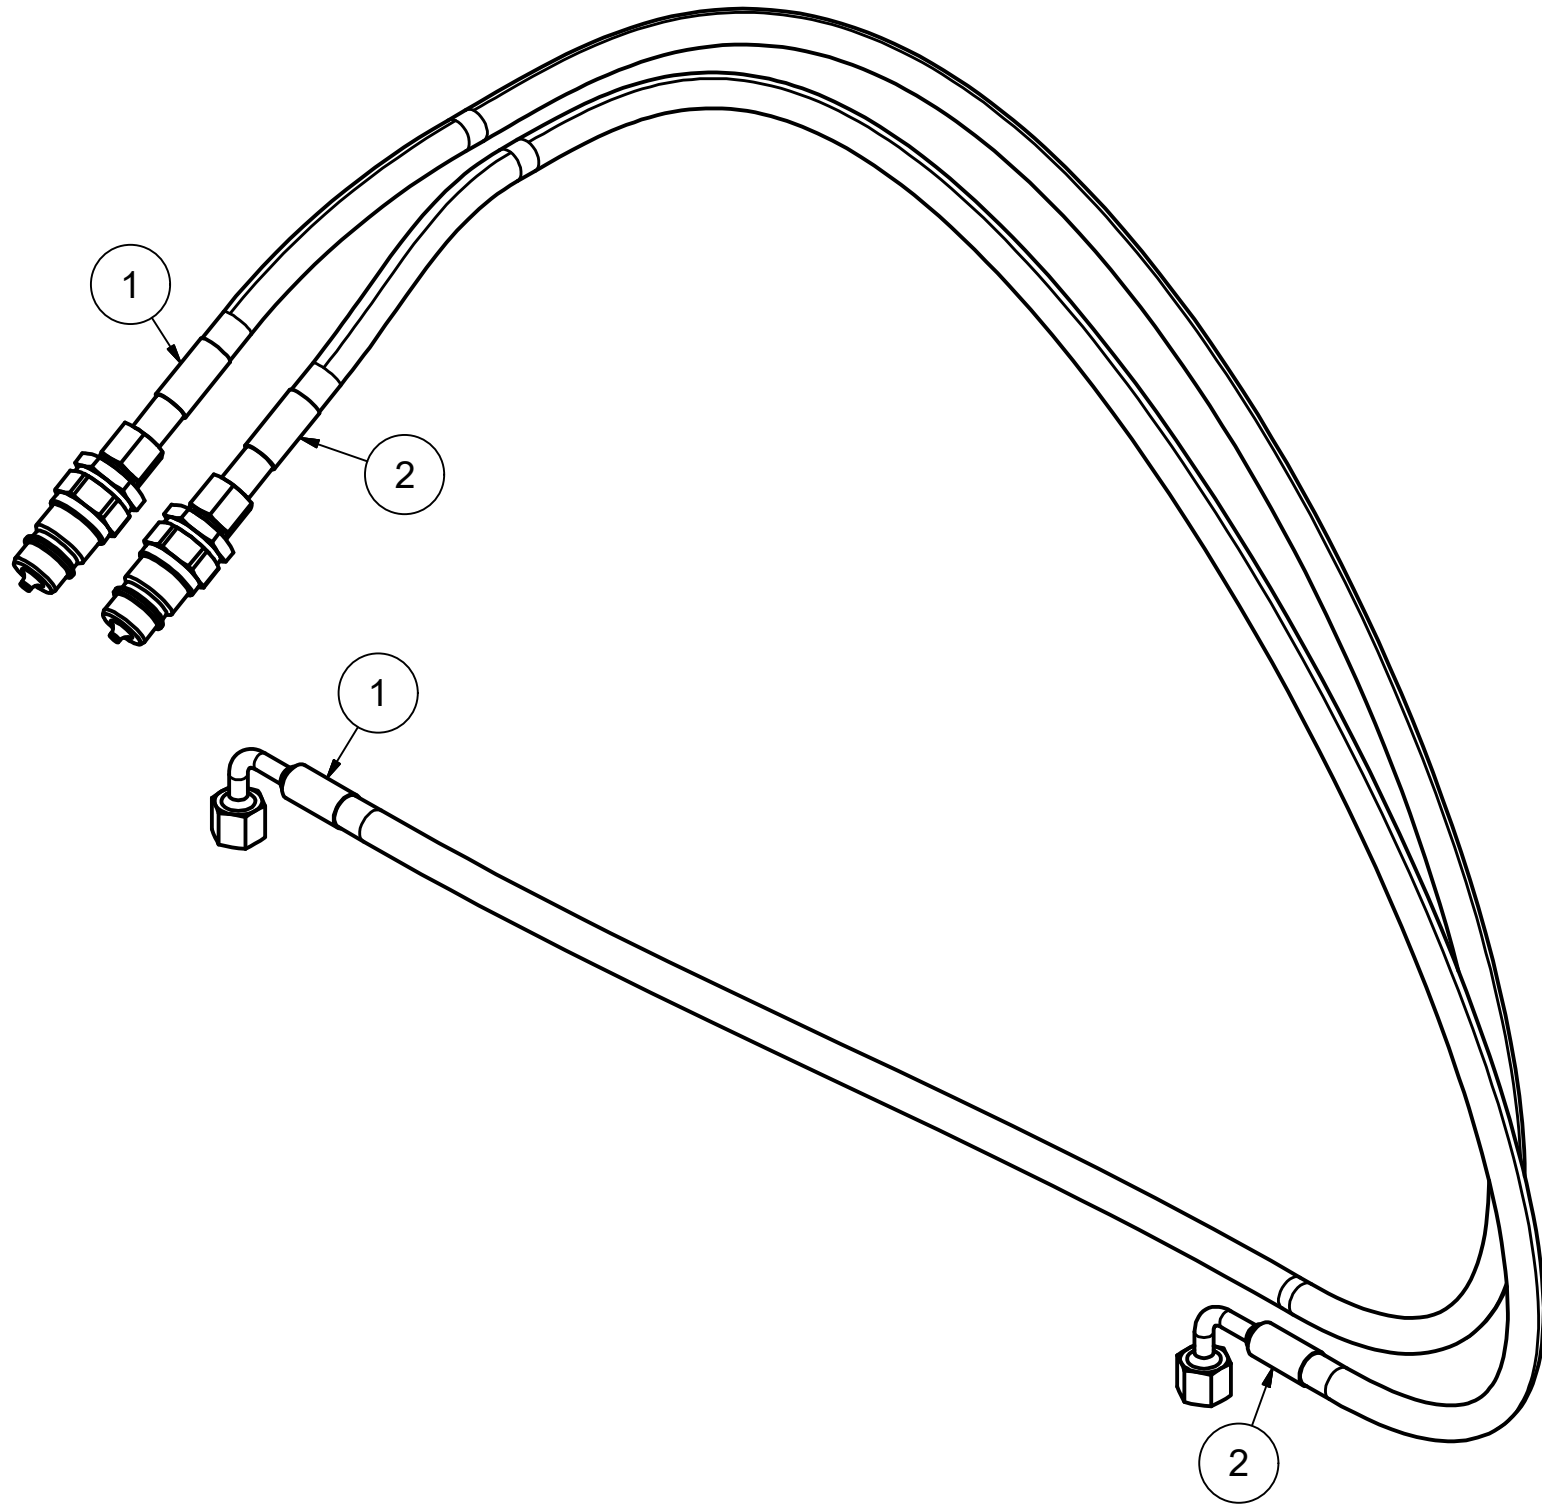

27108010 Hydraulic hoses

Pos	Qty	Article no	Designation
1	1	2958150	Hydraulic hose 1/4" L2810
2	1	2958152	Hydraulic hose 1/4" L2260