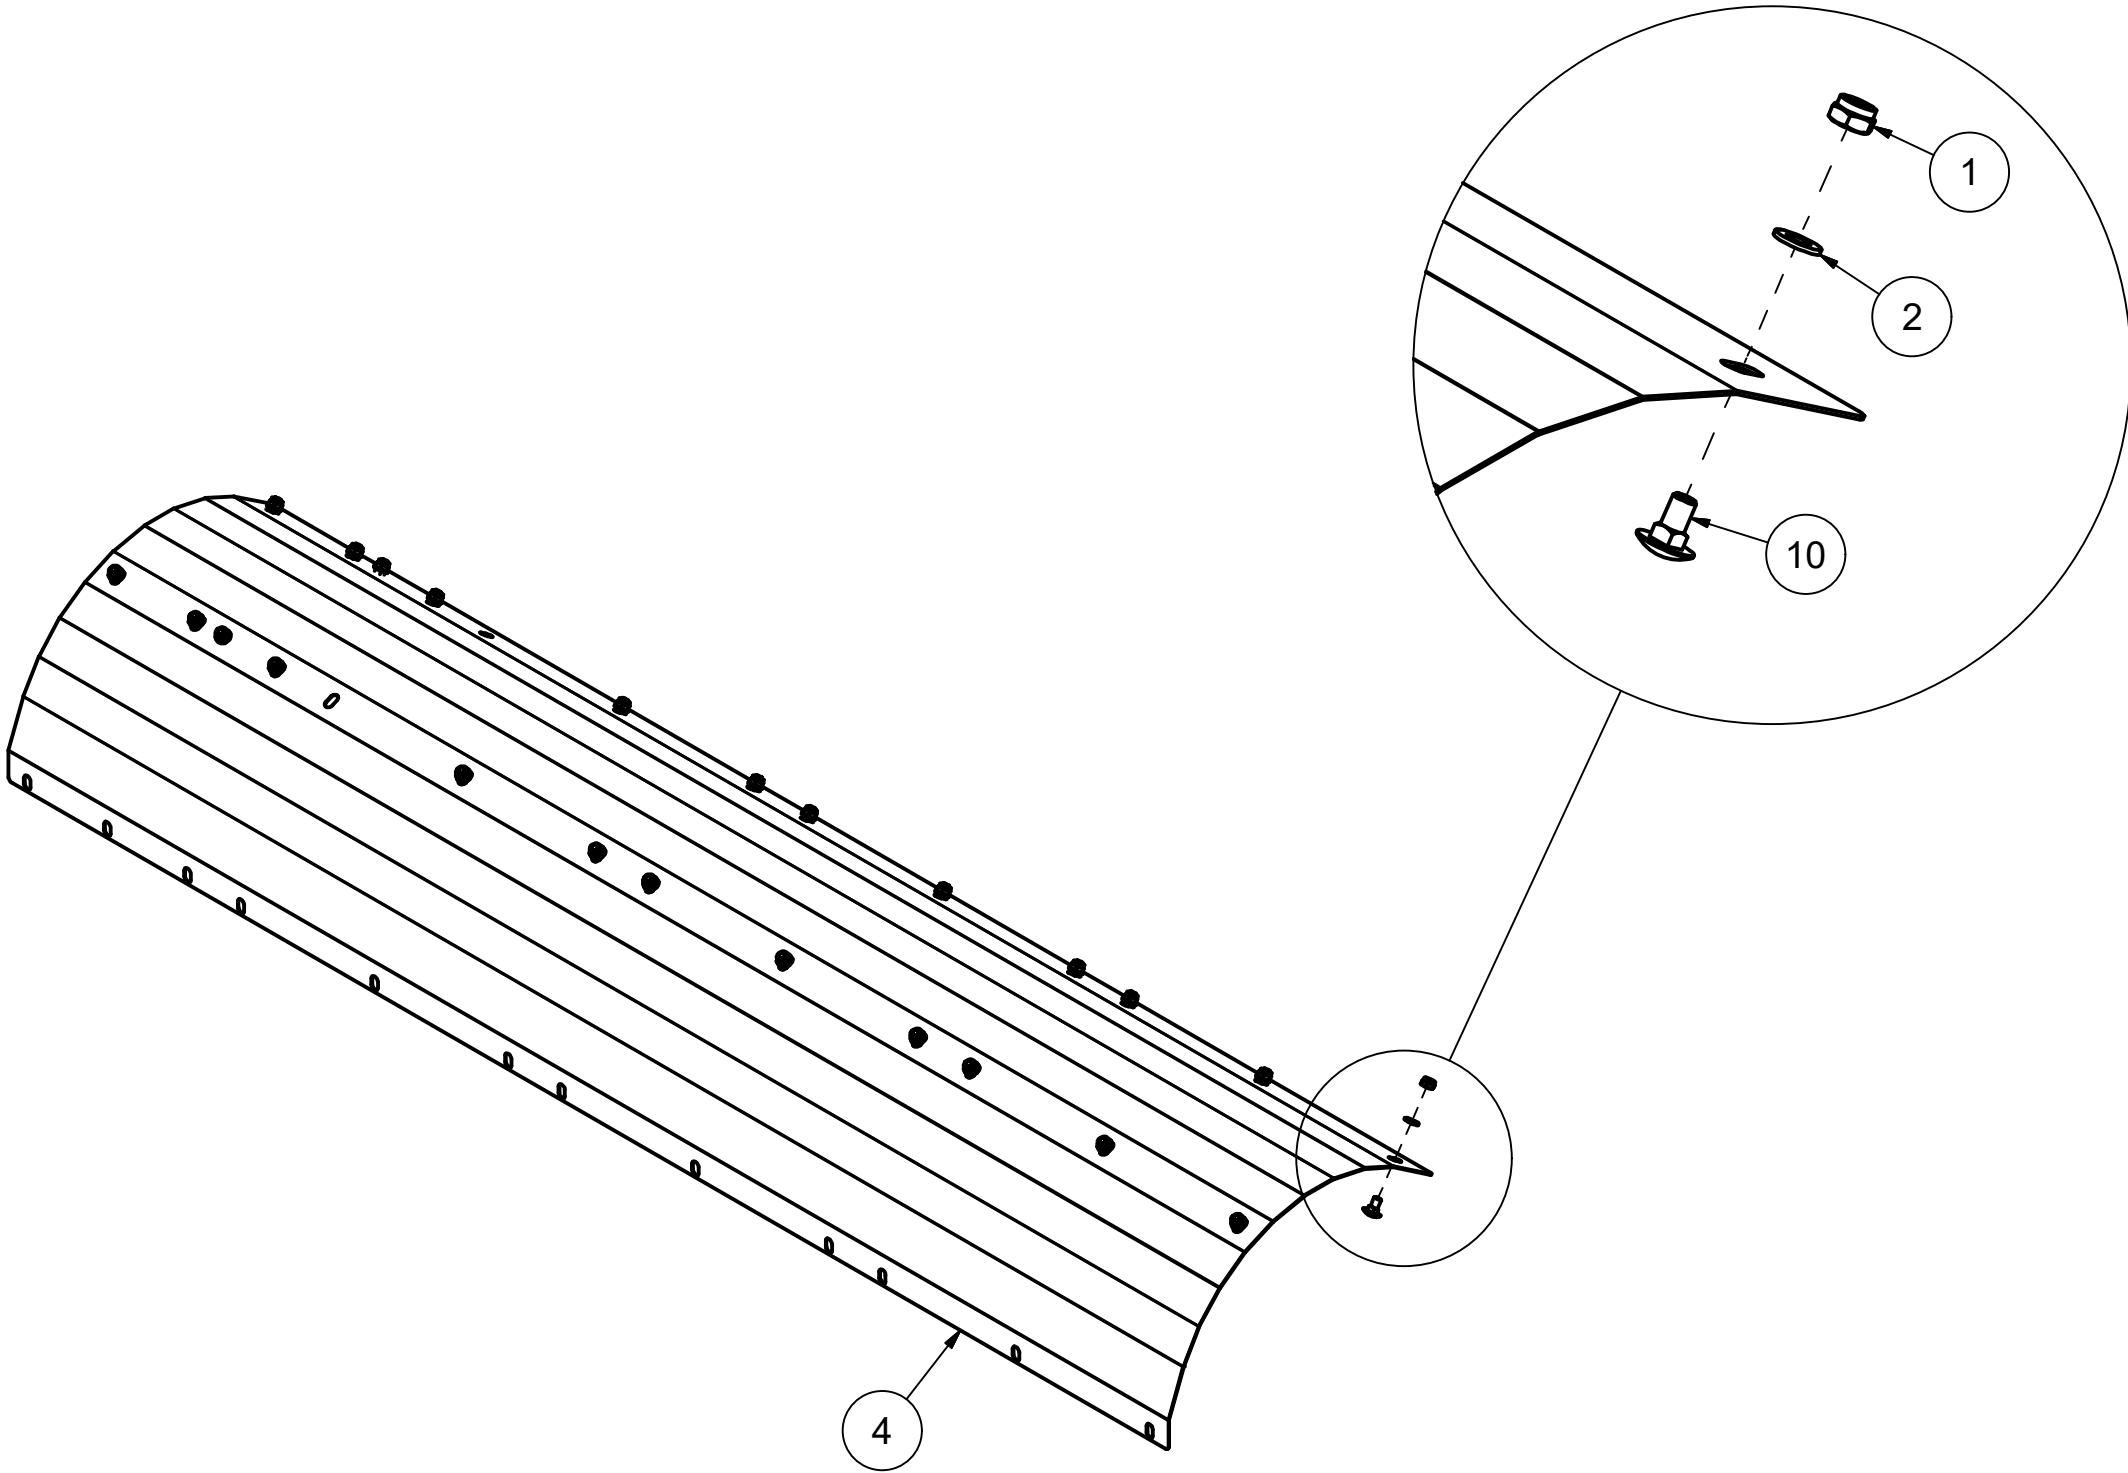

27108007 Protective cover

Pos	Qty	Article no	Designation
1	24	2483610	Locking nut M10 EIZn DIN 985
2	24	2531060	Washer M10 EIZn DIN 125
4	1	12710025	Wear cover
10	24	2344295	Locking screw M10x20 EIZn 8.8 DIN 603